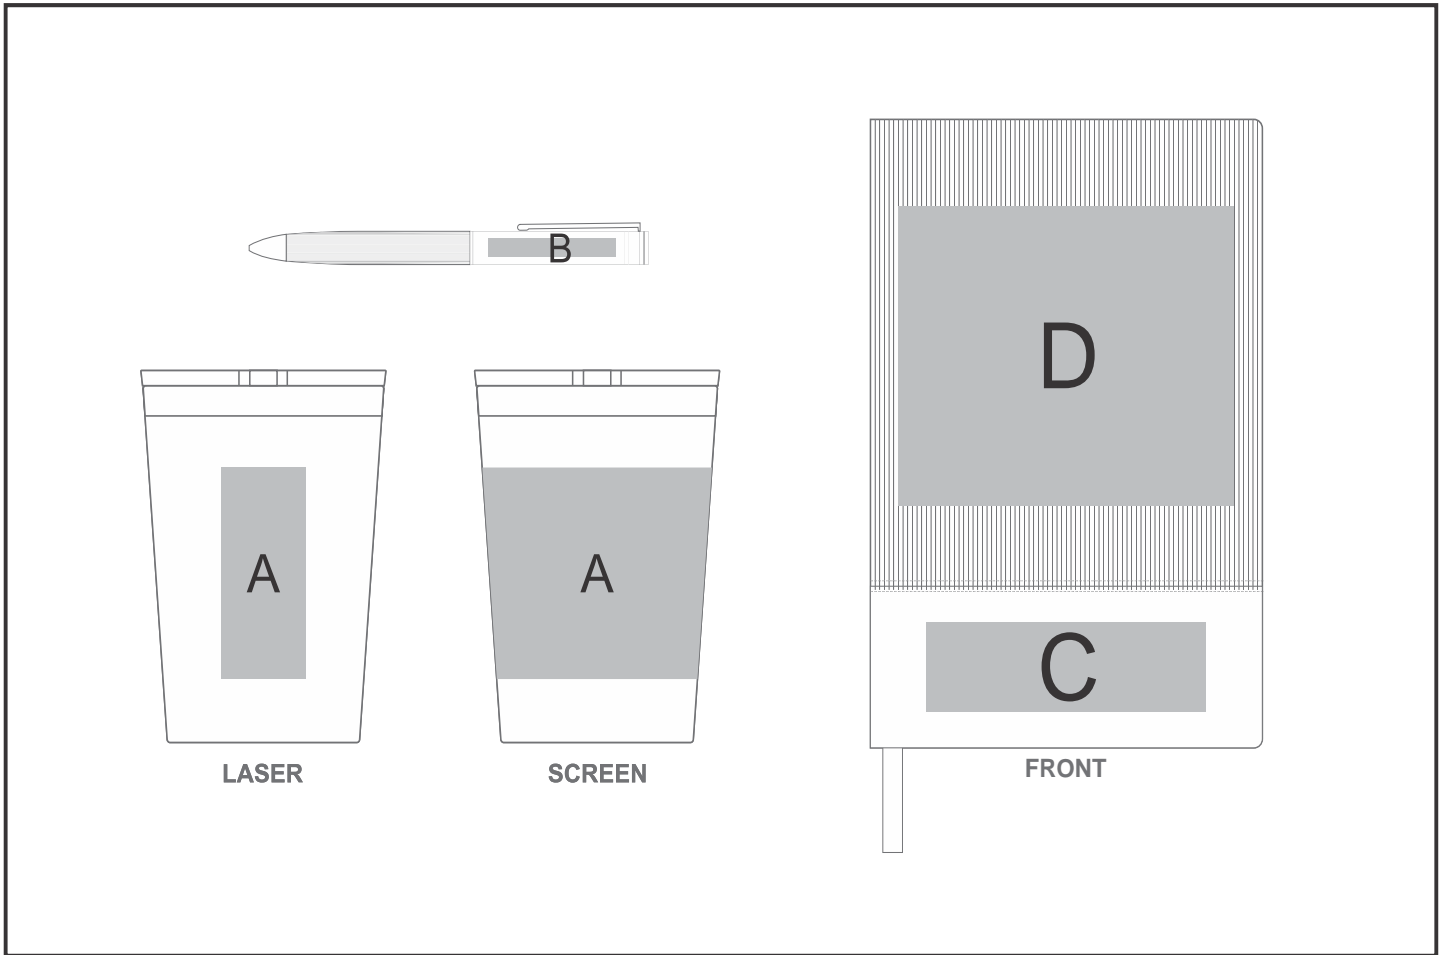

# GH-YT-14-B

Yatta Elegant Ensemble Hamper

## Need to know:

- Includes 1-Colour, 1-Position Screen Wrap or 1-Position Laser Engraving on Tumbler AND 1-Position Laser Engraving on Pen AND 1-Position Debossing OR 1-Position Laser Engraving OR 1-Position Foiling on Notebook (setup fees apply)

- **Laser Colour:** POS A & B - Silver | POS C - Tonal | POS D - Brown
- Texture of the item will affect the quality of Foiling on Notebook

## Branding Options:

Position	Branding Method (Branding Code)	No. of Colours	Dimension
A	Screen Wrap (SW)	1 Colour	150mm wide x 70mm high
A	Laser Engraving (LB)	N/A	30mm wide x 70mm high

B	Laser Engraving (LA)	N/A	45mm wide x 6mm high
---	----------------------	-----	----------------------